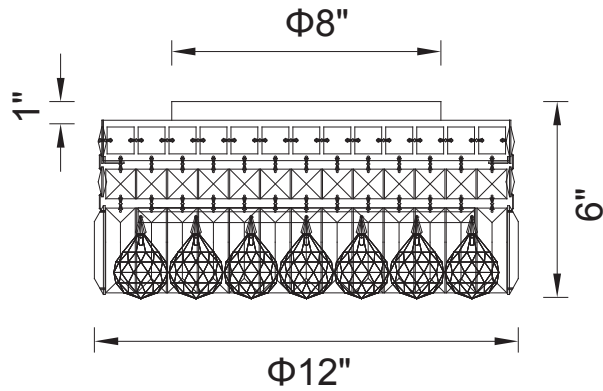

PROJECT: _____
 FIXTURE TYPE: _____
 LOCATION: _____
 CONTACT/PHONE: _____

Item	8005C12C-R
Collection	COLOSSEUM
Category	Flush Mount
Finish	Chrome
Glass	-----
Crystal	Clear
Acrylic	-----

Shade Color	-----
Min Assembled Height	6"
Max Assembled Height	-----
Width	12"
Length	-----
Extension Wall Mounts	-----
Input	120V AC,60HZ,AC

Lumens	-----
Light Source	E12
Bulb Info.	4x60W
Included	-----
Dimmable	Yes
Colour Temp	-----
Weight	14.4 Lbs

CWI Lighting
 140 Steelcase Rd W
 Markham, ON L3R 3J9
 Canada

CWI Lighting
 295 Fire Tower Dr
 Tonawanda, NY 14150
 USA