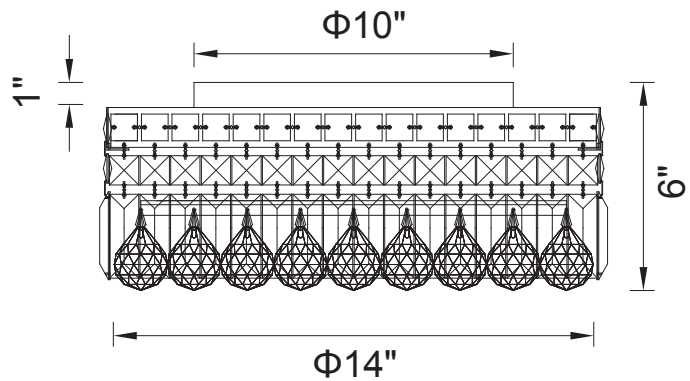

PROJECT: _____
 FIXTURE TYPE: _____
 LOCATION: _____
 CONTACT/PHONE: _____

Item	8005C14C-R	Shade Color	-----	Lumens	-----
Collection	COLOSSEUM	Min Assembled Height	6"	Light Source	E12
Category	Flush Mount	Max Assembled Height	-----	Bulb Info.	4x60W
Finish	Chrome	Width	14"	Included	-----
Glass	-----	Length	-----	Dimmable	Yes
Crystal	Clear	Extension Wall Mounts	-----	Colour Temp	-----
Acrylic	-----	Input	120V AC,60HZ,AC	Weight	15.43 Lbs