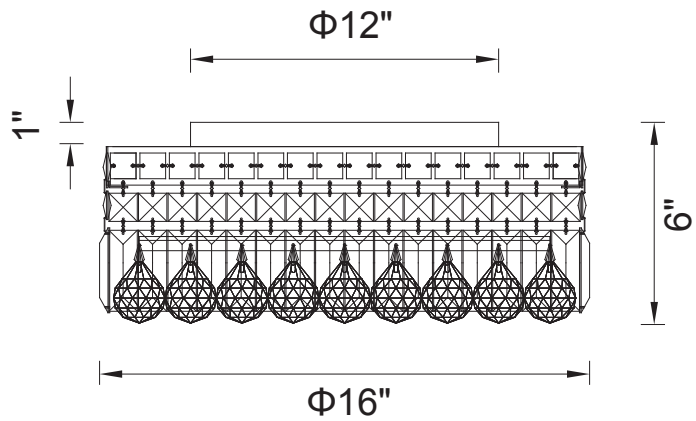

PROJECT: _____
 FIXTURE TYPE: _____
 LOCATION: _____
 CONTACT/PHONE: _____

Item	8005C16C-R	Shade Color	-----	Lumens	-----
Collection	COLOSSEUM	Min Assembled Height	6"	Light Source	E12
Category	Flush Mount	Max Assembled Height	-----	Bulb Info.	5x60W
Finish	Chrome	Width	16"	Included	-----
Glass	-----	Length	-----	Dimmable	Yes
Crystal	Clear	Extension Wall Mounts	-----	Colour Temp	-----
Acrylic	-----	Input	120V AC,60HZ,AC	Weight	23.37 Lbs