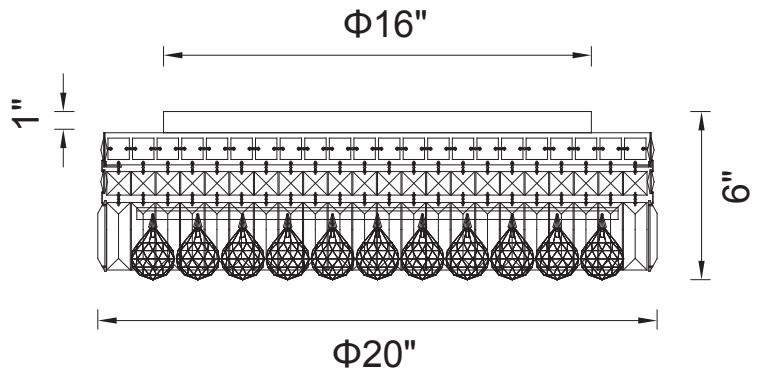

PROJECT: _____
 FIXTURE TYPE: _____
 LOCATION: _____
 CONTACT/PHONE: _____

Item	8005C20C-R	Shade Color	-----	Lumens	-----
Collection	COLOSSEUM	Min Assembled Height	6"	Light Source	E12
Category	Flush Mount	Max Assembled Height	-----	Bulb Info.	8x60W
Finish	Chrome	Width	20"	Included	-----
Glass	-----	Length	-----	Dimmable	Yes
Crystal	Clear	Extension Wall Mounts	-----	Colour Temp	-----
Acrylic	-----	Input	120V AC,60HZ,AC	Weight	30.6 Lbs