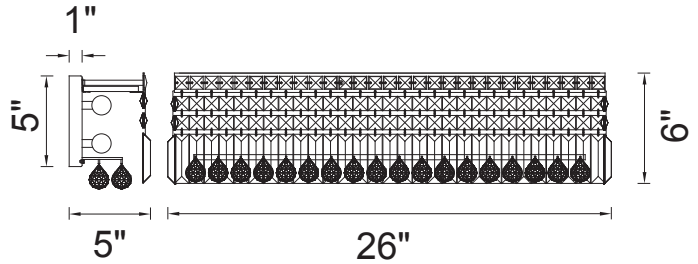

PROJECT: _____
 FIXTURE TYPE: _____
 LOCATION: _____
 CONTACT/PHONE: _____

Item	8005W26C-RC
Collection	COLOSSEUM
Category	Vanity Light
Finish	Chrome
Glass	-----
Crystal	Clear
Acrylic	-----

Shade Color	-----
Min Assembled Height	6"
Max Assembled Height	-----
Width	26"
Length	-----
Extension Wall Mounts	5"
Input	120V AC,60HZ,AC

Lumens	-----
Light Source	E12
Bulb Info.	6x60W
Included	-----
Dimmable	Yes
Colour Temp	-----
Weight	9.92 Lbs

CWI Lighting
 140 Steelcase Rd W
 Markham, ON L3R 3J9
 Canada

CWI Lighting
 295 Fire Tower Dr
 Tonawanda, NY 14150
 USA