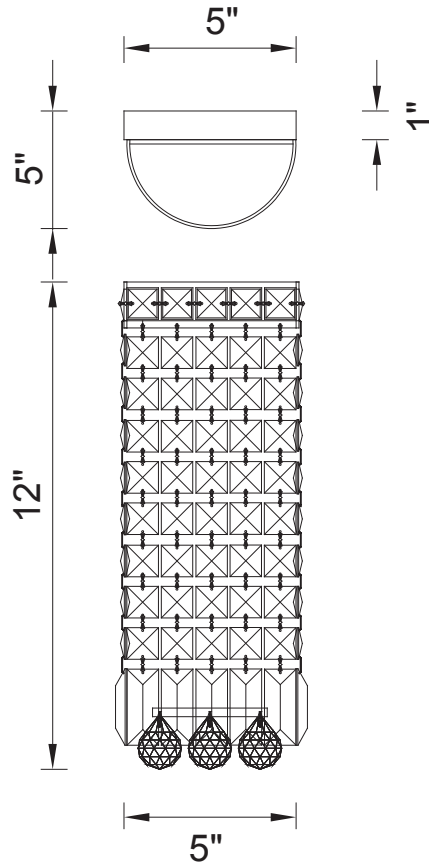

PROJECT: _____
 FIXTURE TYPE: _____
 LOCATION: _____
 CONTACT/PHONE: _____

Item	8005W5C-R
Collection	COLOSSEUM
Category	Wall Light
Finish	Chrome
Glass	-----
Crystal	Clear
Acrylic	-----

Shade Color	-----
Min Assembled Height	12"
Max Assembled Height	-----
Width	5"
Length	-----
Extension Wall Mounts	5"
Input	120V AC,60HZ,AC

Lumens	-----
Light Source	E12
Bulb Info.	2x60W
Included	-----
Dimmable	Yes
Colour Temp	-----
Weight	3.6 Lbs

CWI Lighting
 140 Steelcase Rd W
 Markham, ON L3R 3J9
 Canada

CWI Lighting
 295 Fire Tower Dr
 Tonawanda, NY 14150
 USA