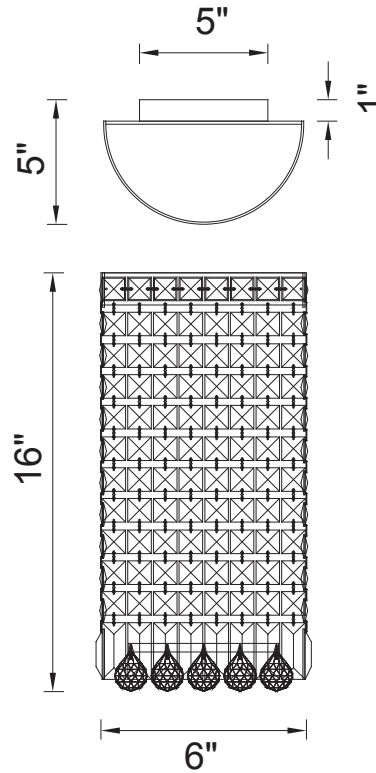

PROJECT: _____
 FIXTURE TYPE: _____
 LOCATION: _____
 CONTACT/PHONE: _____

Item	8005W6C-R
Collection	COLOSSEUM
Category	Wall Light
Finish	Chrome
Glass	-----
Crystal	Clear
Acrylic	-----

Shade Color	-----
Min Assembled Height	16"
Max Assembled Height	-----
Width	6"
Length	-----
Extension Wall Mounts	5"
Input	120V AC,60HZ,AC

Lumens	-----
Light Source	E12
Bulb Info.	4x60W
Included	-----
Dimmable	Yes
Colour Temp	-----
Weight	3.96 Lbs

CWI Lighting
 140 Steelcase Rd W
 Markham, ON L3R 3J9
 Canada

CWI Lighting
 295 Fire Tower Dr
 Tonawanda, NY 14150
 USA