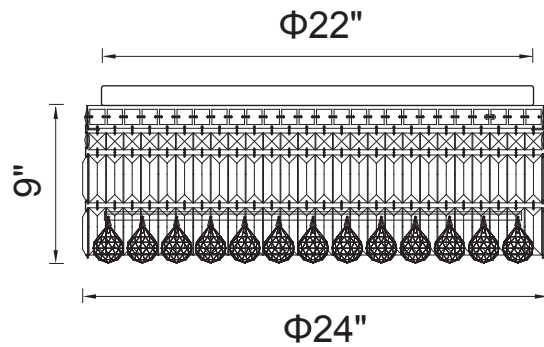

PROJECT: \_\_\_\_\_  
 FIXTURE TYPE: \_\_\_\_\_  
 LOCATION: \_\_\_\_\_  
 CONTACT/PHONE: \_\_\_\_\_

Item	8006C24C-R
Collection	COLOSSEUM
Category	Flush Mount
Finish	Chrome
Glass	-----
Crystal	Clear
Acrylic	-----

Shade Color	-----
Min Assembled Height	9"
Max Assembled Height	-----
Width	24"
Length	-----
Extension Wall Mounts	-----
Input	120V AC,60HZ,AC

Lumens	-----
Light Source	E12
Bulb Info.	10X60W
Included	-----
Dimmable	Yes
Colour Temp	-----
Weight	22.0 Lbs