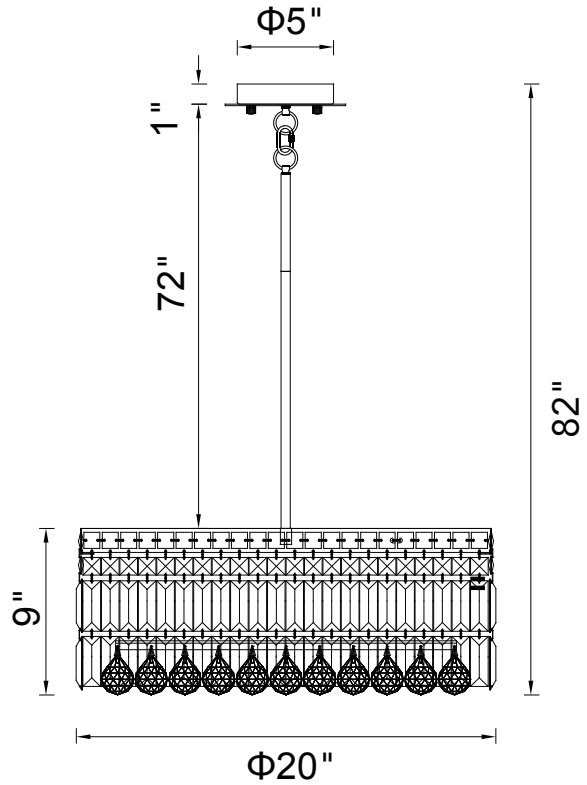

PROJECT: _____
 FIXTURE TYPE: _____
 LOCATION: _____
 CONTACT/PHONE: _____

Item	8006P20C-R
Collection	COLOSSEUM
Category	Chandelier
Finish	Chrome
Glass	-----
Crystal	Clear
Acrylic	-----

Shade Color	-----
Min Assembled Height	11"
Max Assembled Height	82"
Width	20"
Length	-----
Extension Wall Mounts	-----
Input	120V AC,60HZ,AC

Lumens	-----
Light Source	E12
Bulb Info.	8x60W
Included	-----
Dimmable	Yes
Colour Temp	-----
Weight	33.3 Lbs

CWI Lighting
 140 Steelcase Rd W
 Markham, ON L3R 3J9
 Canada

CWI Lighting
 295 Fire Tower Dr
 Tonawanda, NY 14150
 USA