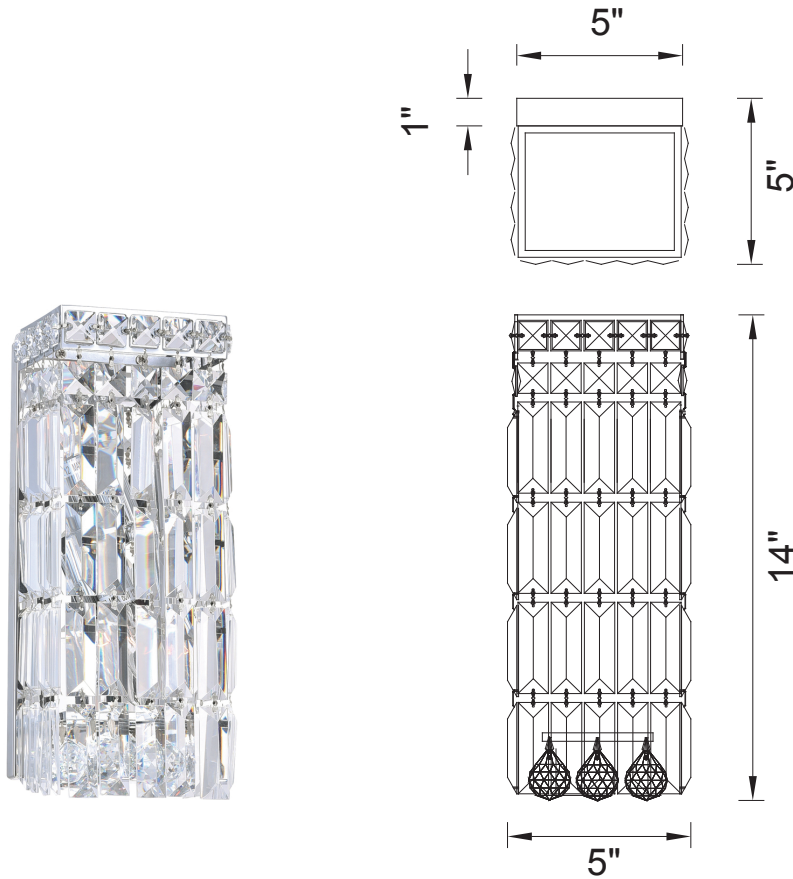

PROJECT: _____
 FIXTURE TYPE: _____
 LOCATION: _____
 CONTACT/PHONE: _____

Item	8007W5C
Collection	COLOSSEUM
Category	Wall Light
Finish	Chrome
Glass	-----
Crystal	Clear
Acrylic	-----

Shade Color	-----
Min Assembled Height	14"
Max Assembled Height	-----
Width	5"
Length	-----
Extension Wall Mounts	5"
Input	120V AC,60HZ,AC

Lumens	-----
Light Source	E12
Bulb Info.	2x60W
Included	-----
Dimmable	Yes
Colour Temp	-----
Weight	5.4 Lbs

CWI Lighting
 140 Steelcase Rd W
 Markham, ON L3R 3J9
 Canada

CWI Lighting
 295 Fire Tower Dr
 Tonawanda, NY 14150
 USA