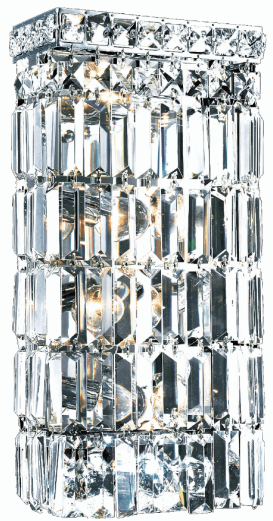

PROJECT: _____
 FIXTURE TYPE: _____
 LOCATION: _____
 CONTACT/PHONE: _____

Item	8007W7C
Collection	COLOSSEUM
Category	Wall Light
Finish	Chrome
Glass	-----
Crystal	Clear
Acrylic	-----

Shade Color	-----
Min Assembled Height	16"
Max Assembled Height	-----
Width	7"
Length	-----
Extension Wall Mounts	5"
Input	120V AC,60HZ,AC