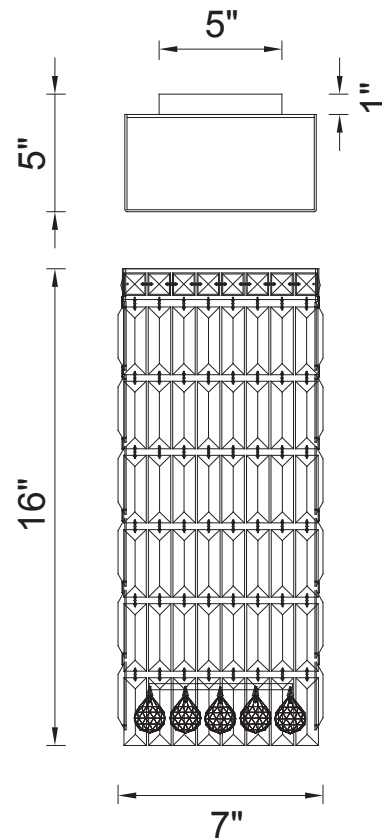

PROJECT: _____
 FIXTURE TYPE: _____
 LOCATION: _____
 CONTACT/PHONE: _____

Item	8007W7C
Collection	COLOSSEUM
Category	Wall Light
Finish	Chrome
Glass	-----
Crystal	Clear
Acrylic	-----

Shade Color	-----
Min Assembled Height	16"
Max Assembled Height	-----
Width	7"
Length	-----
Extension Wall Mounts	5"
Input	120V AC,60HZ,AC

Lumens	-----
Light Source	E12
Bulb Info.	4x60W
Included	-----
Dimmable	Yes
Colour Temp	-----
Weight	8.1 Lbs

CWI Lighting
 140 Steelcase Rd W
 Markham, ON L3R 3J9
 Canada

CWI Lighting
 295 Fire Tower Dr
 Tonawanda, NY 14150
 USA