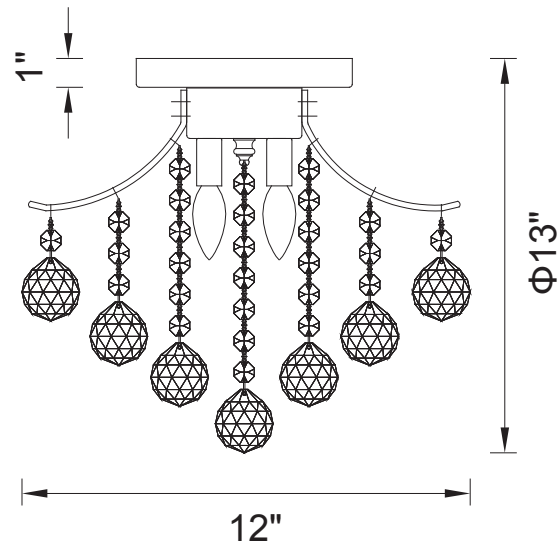

PROJECT: _____

FIXTURE TYPE: _____

LOCATION: _____

CONTACT/PHONE: _____

Item	8012C12C
Collection	PRINCESS
Category	Flush Mount
Finish	Chrome
Glass	-----
Crystal	Clear
Acrylic	-----

Shade Color	-----
Min Assembled Height	13"
Max Assembled Height	-----
Width	12"
Length	-----
Extension Wall Mounts	-----
Input	120V AC,60HZ,AC

Lumens	-----
Light Source	E12
Bulb Info.	3x60W
Included	-----
Dimmable	Yes
Colour Temp	-----
Weight	8.82 Lbs

CWI Lighting
140 Steelcase Rd W
Markham, ON L3R 3J9
Canada

CWI Lighting
295 Fire Tower Dr
Tonawanda, NY 14150
USA