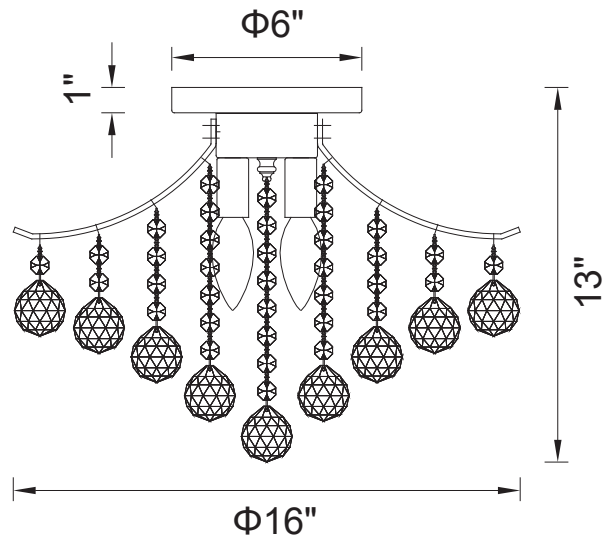

PROJECT: \_\_\_\_\_  
 FIXTURE TYPE: \_\_\_\_\_  
 LOCATION: \_\_\_\_\_  
 CONTACT/PHONE: \_\_\_\_\_

Item	8012C16C
Collection	PRINCESS
Category	Flush Mount
Finish	Chrome
Glass	-----
Crystal	Clear
Acrylic	-----

Shade Color	-----
Min Assembled Height	13"
Max Assembled Height	-----
Width	16"
Length	-----
Extension Wall Mounts	-----
Input	120V AC,60HZ,AC

Lumens	-----
Light Source	E12
Bulb Info.	6x60W
Included	-----
Dimmable	Yes
Colour Temp	-----
Weight	9.9 Lbs