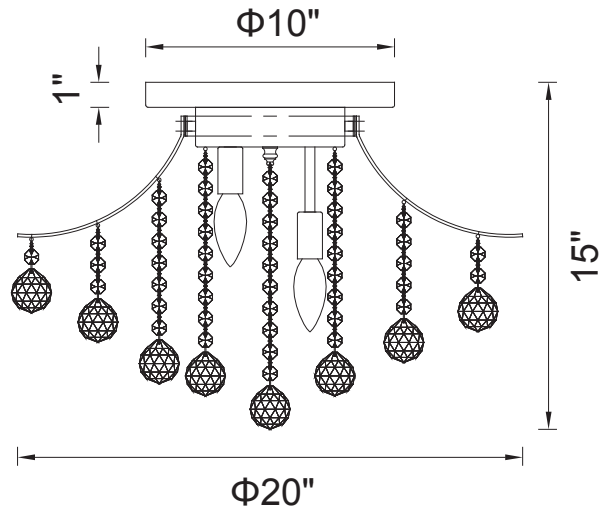

PROJECT: \_\_\_\_\_  
 FIXTURE TYPE: \_\_\_\_\_  
 LOCATION: \_\_\_\_\_  
 CONTACT/PHONE: \_\_\_\_\_

Item	8012C20C
Collection	PRINCESS
Category	Flush Mount
Finish	Chrome
Glass	-----
Crystal	Clear
Acrylic	-----

Shade Color	-----
Min Assembled Height	15"
Max Assembled Height	-----
Width	20"
Length	-----
Extension Wall Mounts	-----
Input	120V AC,60HZ,AC

Lumens	-----
Light Source	E12
Bulb Info.	6x60W
Included	-----
Dimmable	Yes
Colour Temp	-----
Weight	19.84 Lbs