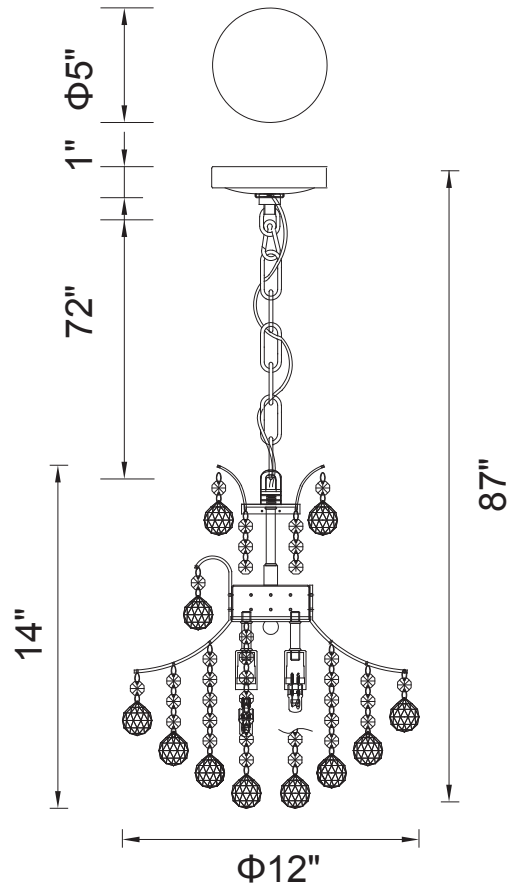

PROJECT: _____
 FIXTURE TYPE: _____
 LOCATION: _____
 CONTACT/PHONE: _____

Item	8012P12C
Collection	PRINCESS
Category	Chandelier
Finish	Chrome
Glass	-----
Crystal	Clear
Acrylic	-----

Shade Color	-----
Min Assembled Height	16"
Max Assembled Height	87"
Width	12"
Length	-----
Extension Wall Mounts	-----
Input	120V AC,60HZ,AC

Lumens	-----
Light Source	E12
Bulb Info.	3x60W
Included	-----
Dimmable	Yes
Colour Temp	-----
Weight	8.58 Lbs

CWI Lighting
 140 Steelcase Rd W
 Markham, ON L3R 3J9
 Canada

CWI Lighting
 295 Fire Tower Dr
 Tonawanda, NY 14150
 USA