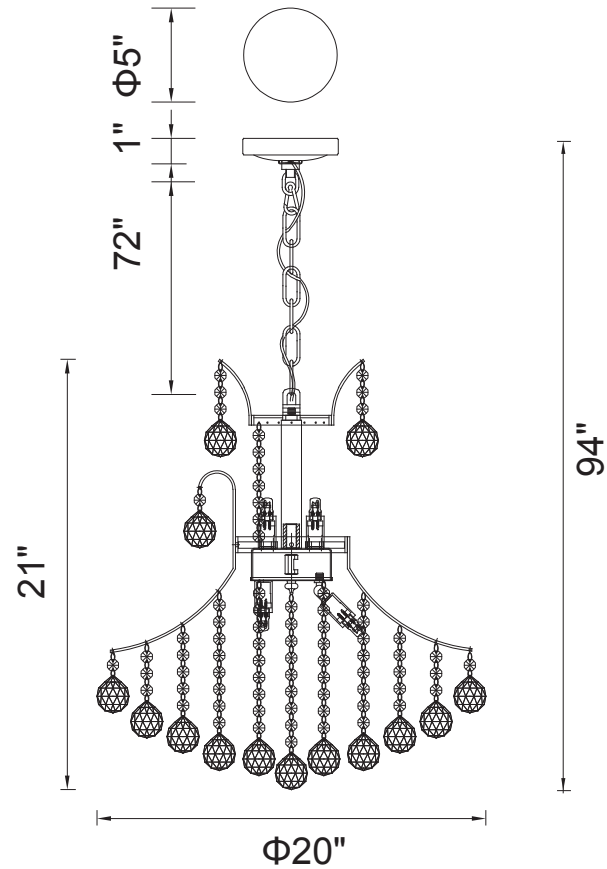

PROJECT: _____
 FIXTURE TYPE: _____
 LOCATION: _____
 CONTACT/PHONE: _____

Item	8012P20C
Collection	PRINCESS
Category	Chandelier
Finish	Chrome
Glass	-----
Crystal	Clear
Acrylic	-----

Shade Color	-----
Min Assembled Height	23"
Max Assembled Height	94"
Width	20"
Length	-----
Extension Wall Mounts	-----
Input	120V AC,60HZ,AC

Lumens	-----
Light Source	E12
Bulb Info.	8x60W
Included	-----
Dimmable	Yes
Colour Temp	-----
Weight	9.7 Lbs

CWI Lighting
 140 Steelcase Rd W
 Markham, ON L3R 3J9
 Canada

CWI Lighting
 295 Fire Tower Dr
 Tonawanda, NY 14150
 USA