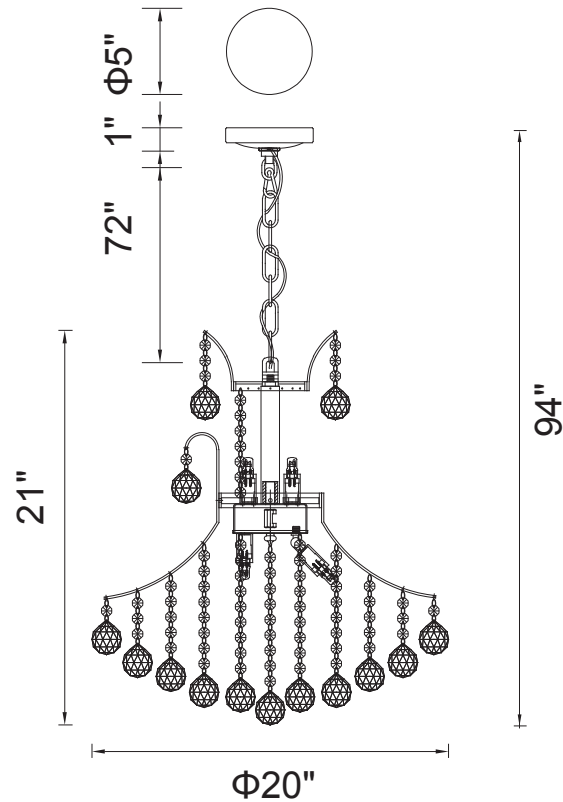

PROJECT: \_\_\_\_\_  
 FIXTURE TYPE: \_\_\_\_\_  
 LOCATION: \_\_\_\_\_  
 CONTACT/PHONE: \_\_\_\_\_

Item	8012P20G
Collection	PRINCESS
Category	Chandelier
Finish	Gold
Glass	-----
Crystal	Clear
Acrylic	-----

Shade Color	-----
Min Assembled Height	23"
Max Assembled Height	94"
Width	20"
Length	-----
Extension Wall Mounts	-----
Input	120V AC,60HZ,AC

Lumens	-----
Light Source	E12
Bulb Info.	8x60W
Included	-----
Dimmable	Yes
Colour Temp	-----
Weight	9.7 Lbs