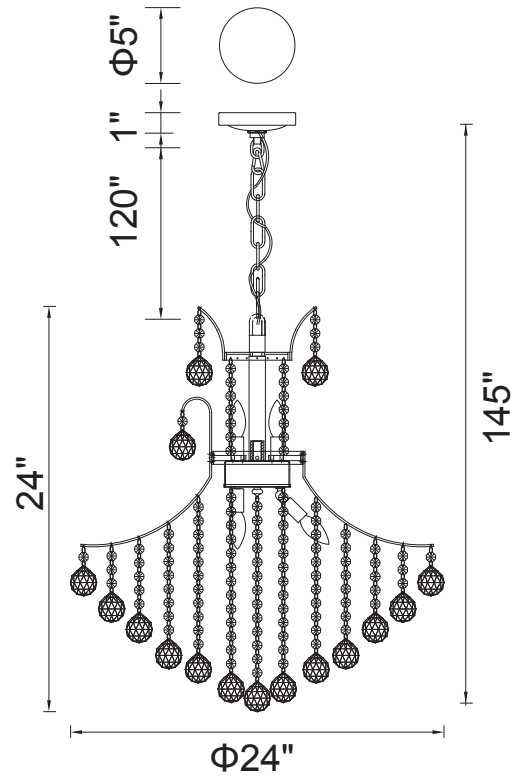

PROJECT: _____

FIXTURE TYPE: _____

LOCATION: _____

CONTACT/PHONE: _____

Item	8012P24C
Collection	PRINCESS
Category	Chandelier
Finish	Chrome
Glass	-----
Crystal	Clear
Acrylic	-----

Shade Color	-----
Min Assembled Height	26"
Max Assembled Height	145"
Width	24"
Length	-----
Extension Wall Mounts	-----
Input	120V AC,60HZ,AC

Lumens	-----
Light Source	E12
Bulb Info.	10x60W
Included	-----
Dimmable	Yes
Colour Temp	-----
Weight	37.4 Lbs

CWI Lighting
140 Steelcase Rd W
Markham, ON L3R 3J9
Canada

CWI Lighting
295 Fire Tower Dr
Tonawanda, NY 14150
USA