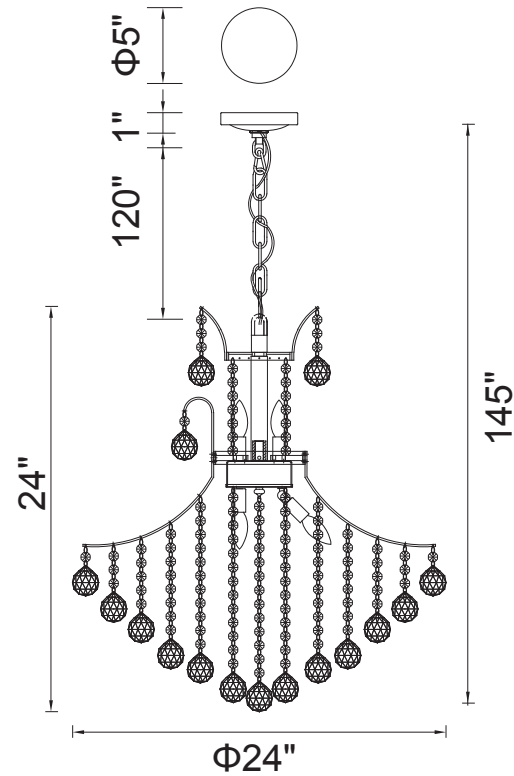

PROJECT: \_\_\_\_\_

FIXTURE TYPE: \_\_\_\_\_

LOCATION: \_\_\_\_\_

CONTACT/PHONE: \_\_\_\_\_

Item	8012P24G
Collection	PRINCESS
Category	Chandelier
Finish	Gold
Glass	-----
Crystal	Clear
Acrylic	-----

Shade Color	-----
Min Assembled Height	26"
Max Assembled Height	145"
Width	24"
Length	-----
Extension Wall Mounts	-----
Input	120V AC,60HZ,AC

Lumens	-----
Light Source	E12
Bulb Info.	10x60W
Included	-----
Dimmable	Yes
Colour Temp	-----
Weight	37.4 Lbs

**CWI Lighting**  
140 Steelcase Rd W  
Markham, ON L3R 3J9  
Canada

**CWI Lighting**  
295 Fire Tower Dr  
Tonawanda, NY 14150  
USA