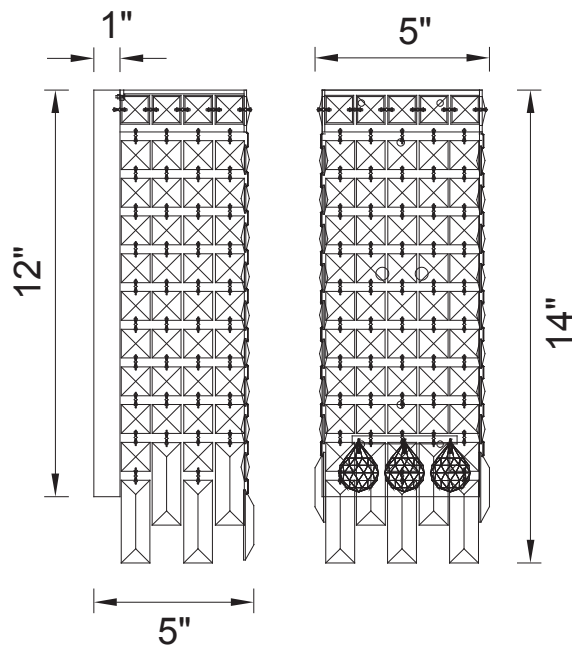

PROJECT: _____
 FIXTURE TYPE: _____
 LOCATION: _____
 CONTACT/PHONE: _____

Item	8031W5C
Collection	COLOSSEUM
Category	Wall Light
Finish	Chrome
Glass	-----
Crystal	Clear
Acrylic	-----

Shade Color	-----
Min Assembled Height	14"
Max Assembled Height	-----
Width	5"
Length	-----
Extension Wall Mounts	5"
Input	120V AC,60HZ,AC

Lumens	-----
Light Source	E12
Bulb Info.	2x60W
Included	-----
Dimmable	Yes
Colour Temp	-----
Weight	4.4 Lbs

CWI Lighting
 140 Steelcase Rd W
 Markham, ON L3R 3J9
 Canada

CWI Lighting
 295 Fire Tower Dr
 Tonawanda, NY 14150
 USA