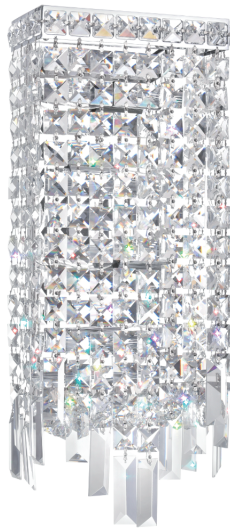

PROJECT: _____
 FIXTURE TYPE: _____
 LOCATION: _____
 CONTACT/PHONE: _____

Item	8031W7C
Collection	COLOSSEUM
Category	Wall Light
Finish	Chrome
Glass	-----
Crystal	Clear
Acrylic	-----

Shade Color	-----
Min Assembled Height	19"
Max Assembled Height	-----
Width	7"
Length	-----
Extension Wall Mounts	5"
Input	120V AC,60HZ,AC