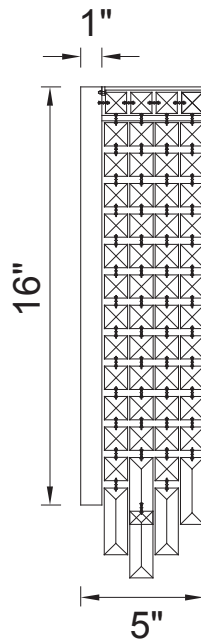

PROJECT: _____
 FIXTURE TYPE: _____
 LOCATION: _____
 CONTACT/PHONE: _____

Item	8031W7C
Collection	COLOSSEUM
Category	Wall Light
Finish	Chrome
Glass	-----
Crystal	Clear
Acrylic	-----

Shade Color	-----
Min Assembled Height	19"
Max Assembled Height	-----
Width	7"
Length	-----
Extension Wall Mounts	5"
Input	120V AC,60HZ,AC

Lumens	-----
Light Source	E12
Bulb Info.	4x60W
Included	-----
Dimmable	Yes
Colour Temp	-----
Weight	5.5 Lbs

CWI Lighting
 140 Steelcase Rd W
 Markham, ON L3R 3J9
 Canada

CWI Lighting
 295 Fire Tower Dr
 Tonawanda, NY 14150
 USA