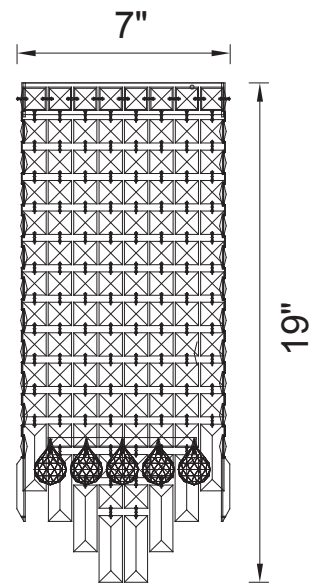

PROJECT: _____
 FIXTURE TYPE: _____
 LOCATION: _____
 CONTACT/PHONE: _____

Item	8031W7C
Collection	COLOSSEUM
Category	Wall Light
Finish	Chrome
Glass	-----
Crystal	Clear
Acrylic	-----

Shade Color	-----
Min Assembled Height	19"
Max Assembled Height	-----
Width	7"
Length	-----
Extension Wall Mounts	5"
Input	120V AC,60HZ,AC