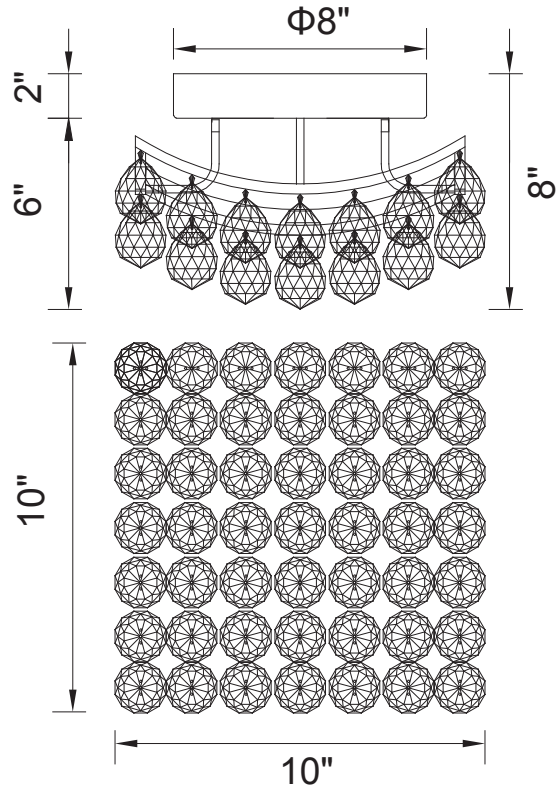

PROJECT: _____
 FIXTURE TYPE: _____
 LOCATION: _____
 CONTACT/PHONE: _____

Item	8038C10C-S
Collection	QUEEN
Category	Flush Mount
Finish	Chrome
Glass	-----
Crystal	Clear
Acrylic	-----

Shade Color	-----
Min Assembled Height	8"
Max Assembled Height	-----
Width	10"
Length	10"
Extension Wall Mounts	-----
Input	120V AC,60HZ,AC

Lumens	-----
Light Source	E12
Bulb Info.	4x60W
Included	-----
Dimmable	Yes
Colour Temp	-----
Weight	12.57 Lbs

CWI Lighting
 140 Steelcase Rd W
 Markham, ON L3R 3J9
 Canada

CWI Lighting
 295 Fire Tower Dr
 Tonawanda, NY 14150
 USA