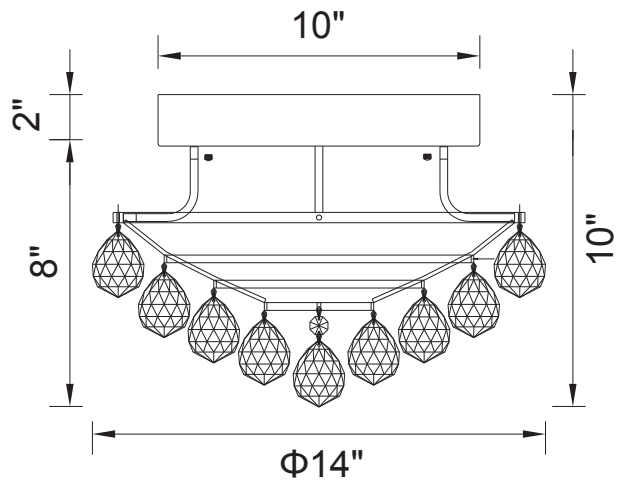

PROJECT: \_\_\_\_\_  
 FIXTURE TYPE: \_\_\_\_\_  
 LOCATION: \_\_\_\_\_  
 CONTACT/PHONE: \_\_\_\_\_

Item	8038C14C-R
Collection	QUEEN
Category	Flush Mount
Finish	Chrome
Glass	-----
Crystal	Clear
Acrylic	-----

Shade Color	-----
Min Assembled Height	10"
Max Assembled Height	-----
Width	14"
Length	-----
Extension Wall Mounts	-----
Input	120V AC,60HZ,AC

Lumens	-----
Light Source	E12
Bulb Info.	4x60W
Included	-----
Dimmable	Yes
Colour Temp	-----
Weight	15.3 Lbs