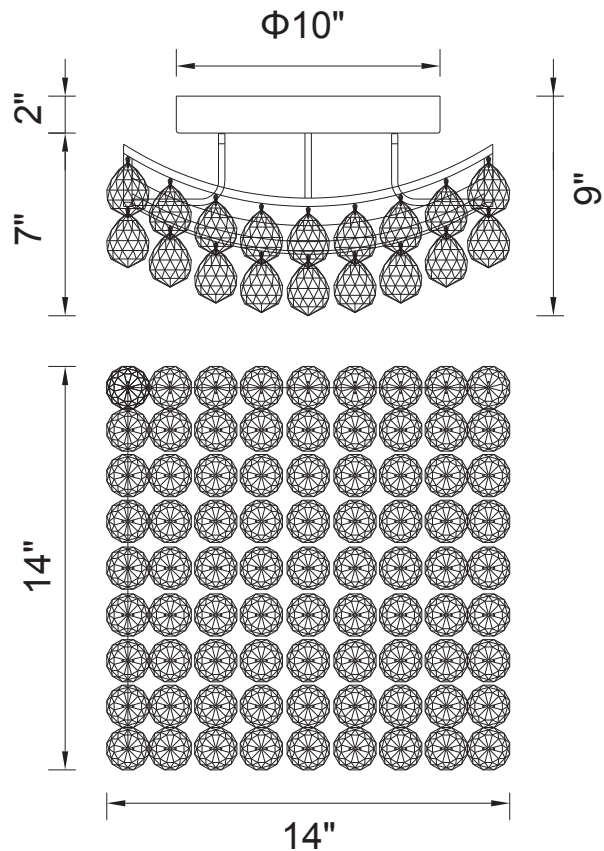

PROJECT: _____
 FIXTURE TYPE: _____
 LOCATION: _____
 CONTACT/PHONE: _____

Item	8038C14C-S
Collection	QUEEN
Category	Flush Mount
Finish	Chrome
Glass	-----
Crystal	Clear
Acrylic	-----

Shade Color	-----
Min Assembled Height	9"
Max Assembled Height	-----
Width	14"
Length	14"
Extension Wall Mounts	-----
Input	120V AC,60HZ,AC

Lumens	-----
Light Source	E12
Bulb Info.	4x60W
Included	-----
Dimmable	Yes
Colour Temp	-----
Weight	3.53 Lbs

CWI Lighting
 140 Steelcase Rd W
 Markham, ON L3R 3J9
 Canada

CWI Lighting
 295 Fire Tower Dr
 Tonawanda, NY 14150
 USA