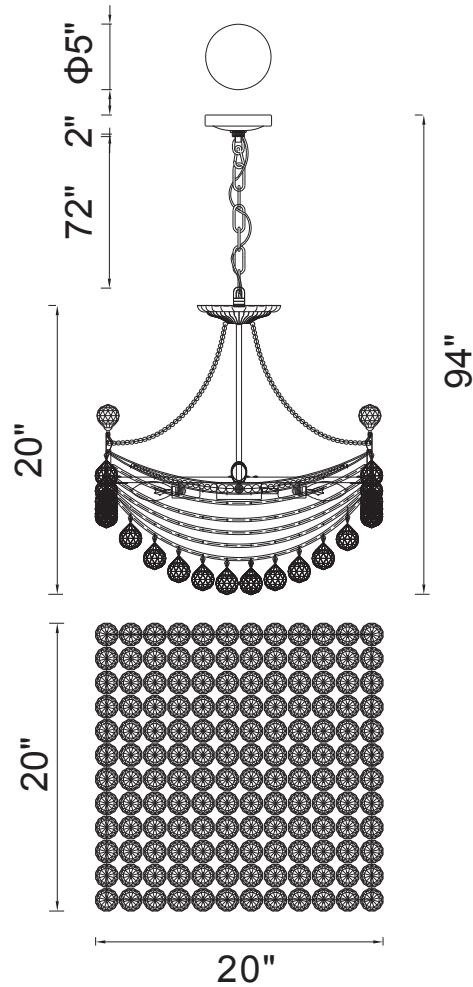

PROJECT: _____
 FIXTURE TYPE: _____
 LOCATION: _____
 CONTACT/PHONE: _____

Item	8041P20C-S
Collection	JASMINE
Category	Chandelier
Finish	Chrome
Glass	-----
Crystal	Clear
Acrylic	-----

Shade Color	-----
Min Assembled Height	23"
Max Assembled Height	94"
Width	20"
Length	20"
Extension Wall Mounts	-----
Input	120V AC,60HZ,AC

Lumens	-----
Light Source	E12
Bulb Info.	8x60W
Included	-----
Dimmable	Yes
Colour Temp	-----
Weight	44.09 Lbs

CWI Lighting
 140 Steelcase Rd W
 Markham, ON L3R 3J9
 Canada

CWI Lighting
 295 Fire Tower Dr
 Tonawanda, NY 14150
 USA