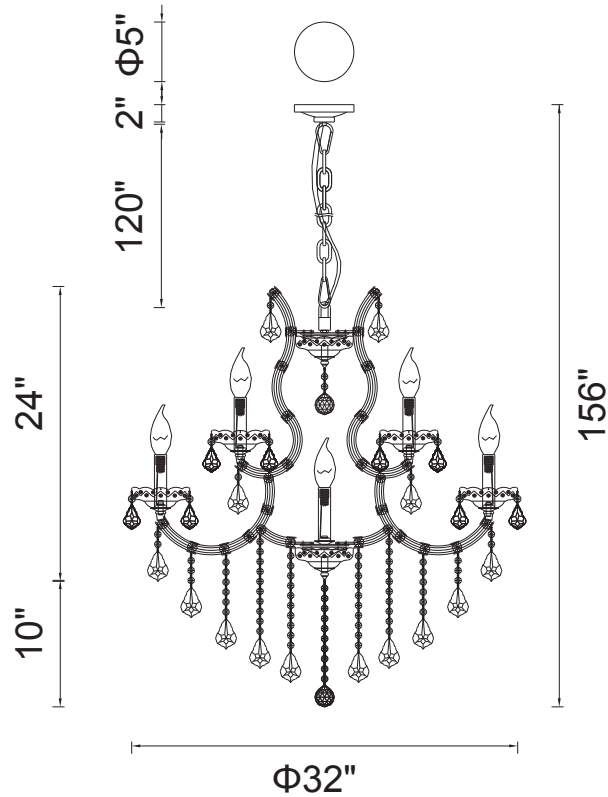

PROJECT: _____
 FIXTURE TYPE: _____
 LOCATION: _____
 CONTACT/PHONE: _____

Item	8311P32C-19 (Clear)	Shade Color	-----	Lumens	-----
Collection	MARIA THERESA	Min Assembled Height	36"	Light Source	E12
Category	Chandelier	Max Assembled Height	156"	Bulb Info.	19x60W
Finish	Chrome	Width	32"	Included	-----
Glass	-----	Length	-----	Dimmable	Yes
Crystal	Clear	Extension Wall Mounts	-----	Colour Temp	-----
Acrylic	-----	Input	120V AC,60HZ,AC	Weight	45.76 Lbs