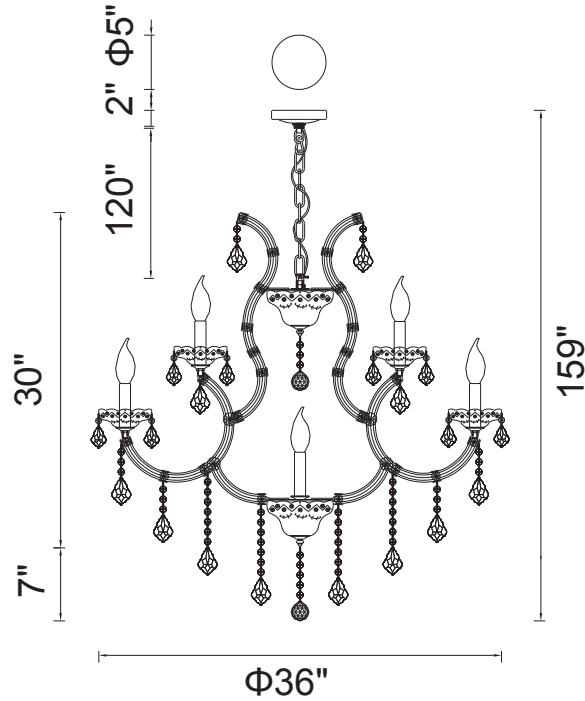

PROJECT: _____
 FIXTURE TYPE: _____
 LOCATION: _____
 CONTACT/PHONE: _____

Item	8318P36C-25 (Clear)
Collection	MARIA THERESA
Category	Chandelier
Finish	Chrome
Glass	-----
Crystal	Clear
Acrylic	-----

Shade Color	-----
Min Assembled Height	41"
Max Assembled Height	159"
Width	36"
Length	-----
Extension Wall Mounts	-----
Input	120V AC,60HZ,AC

Lumens	-----
Light Source	E12
Bulb Info.	25x60W
Included	-----
Dimmable	Yes
Colour Temp	-----
Weight	66.66 Lbs

CWI Lighting
 140 Steelcase Rd W
 Markham, ON L3R 3J9
 Canada

CWI Lighting
 295 Fire Tower Dr
 Tonawanda, NY 14150
 USA