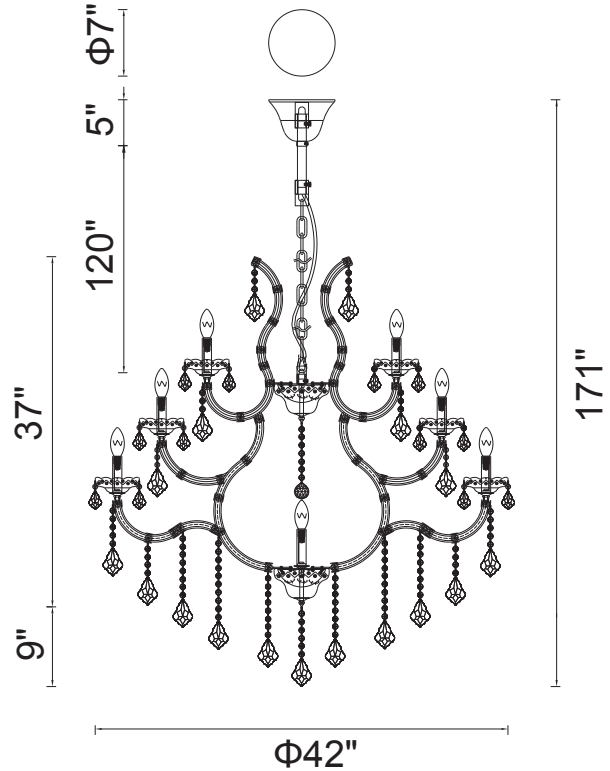

PROJECT: _____

FIXTURE TYPE: _____

LOCATION: _____

CONTACT/PHONE: _____

Item	8318P42C-33 (Clear)
Collection	MARIA THERESA
Category	Chandelier
Finish	Chrome
Glass	-----
Crystal	Clear
Acrylic	-----

Shade Color	-----
Min Assembled Height	53"
Max Assembled Height	171"
Width	42"
Length	-----
Extension Wall Mounts	-----
Input	120V AC,60HZ,AC

Lumens	-----
Light Source	E12
Bulb Info.	33x60W
Included	-----
Dimmable	Yes
Colour Temp	-----
Weight	101.41 Lbs

CWI Lighting
140 Steelcase Rd W
Markham, ON L3R 3J9
Canada

CWI Lighting
295 Fire Tower Dr
Tonawanda, NY 14150
USA