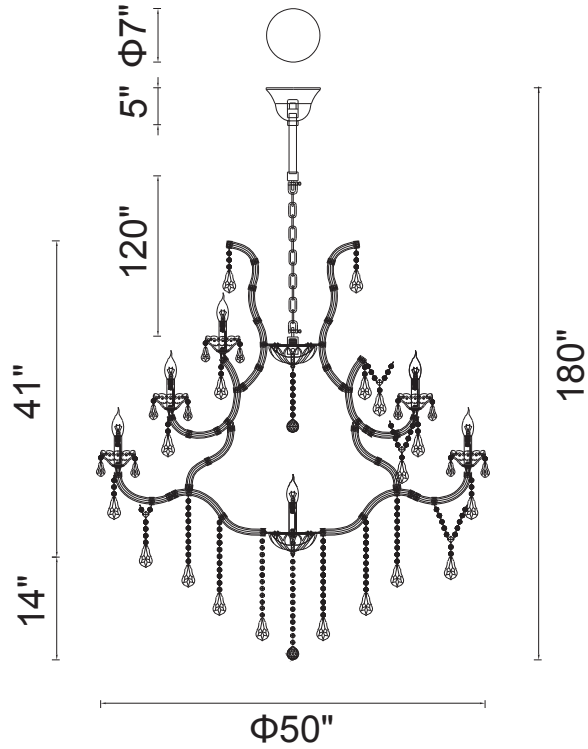

PROJECT: _____
 FIXTURE TYPE: _____
 LOCATION: _____
 CONTACT/PHONE: _____

Item	8318P50C-41 (Clear)-B
Collection	MARIA THERESA
Category	Chandelier
Finish	Chrome
Glass	-----
Crystal	Clear
Acrylic	-----

Shade Color	-----
Min Assembled Height	62"
Max Assembled Height	180"
Width	50"
Length	-----
Extension Wall Mounts	-----
Input	120V AC,60HZ,AC

Lumens	-----
Light Source	E12
Bulb Info.	41x60W
Included	-----
Dimmable	Yes
Colour Temp	-----
Weight	124.2 Lbs

CWI Lighting
 140 Steelcase Rd W
 Markham, ON L3R 3J9
 Canada

CWI Lighting
 295 Fire Tower Dr
 Tonawanda, NY 14150
 USA