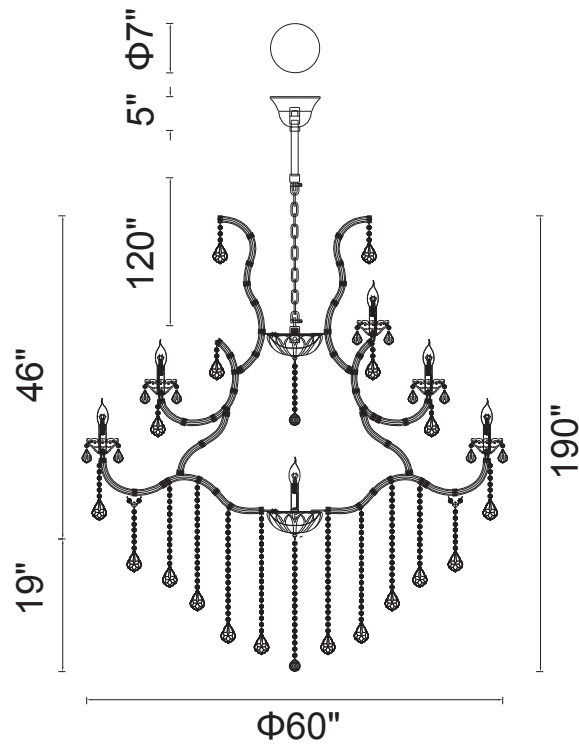

PROJECT: _____
 FIXTURE TYPE: _____
 LOCATION: _____
 CONTACT/PHONE: _____

Item	8318P60C-49 (Clear)-A
Collection	MARIA THERESA
Category	Chandelier
Finish	Chrome
Glass	-----
Crystal	Clear
Acrylic	-----

Shade Color	-----
Min Assembled Height	72"
Max Assembled Height	190"
Width	60"
Length	-----
Extension Wall Mounts	-----
Input	120V AC,60HZ,AC

Lumens	-----
Light Source	E12
Bulb Info.	49x40W
Included	-----
Dimmable	Yes
Colour Temp	-----
Weight	162.9 Lbs

CWI Lighting
 140 Steelcase Rd W
 Markham, ON L3R 3J9
 Canada

CWI Lighting
 295 Fire Tower Dr
 Tonawanda, NY 14150
 USA