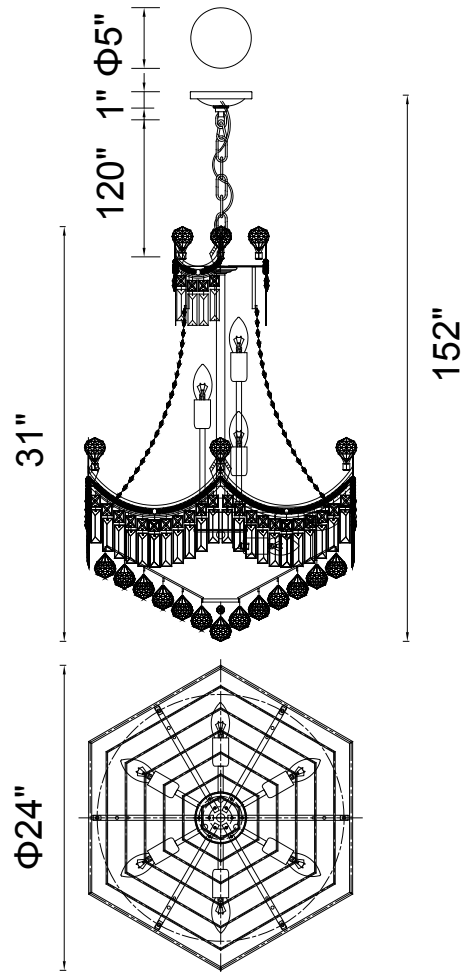

PROJECT: \_\_\_\_\_

FIXTURE TYPE: \_\_\_\_\_

LOCATION: \_\_\_\_\_

CONTACT/PHONE: \_\_\_\_\_

Item	8421P24C
Collection	AMANDA
Category	Chandelier
Finish	Chrome
Glass	-----
Crystal	Clear
Acrylic	-----

Shade Color	-----
Min Assembled Height	33"
Max Assembled Height	152"
Width	24"
Length	-----
Extension Wall Mounts	-----
Input	120V AC,60HZ,AC

Lumens	-----
Light Source	E12
Bulb Info.	11x60W
Included	-----
Dimmable	Yes
Colour Temp	-----
Weight	36.38 Lbs

**CWI Lighting**  
140 Steelcase Rd W  
Markham, ON L3R 3J9  
Canada

**CWI Lighting**  
295 Fire Tower Dr  
Tonawanda, NY 14150  
USA