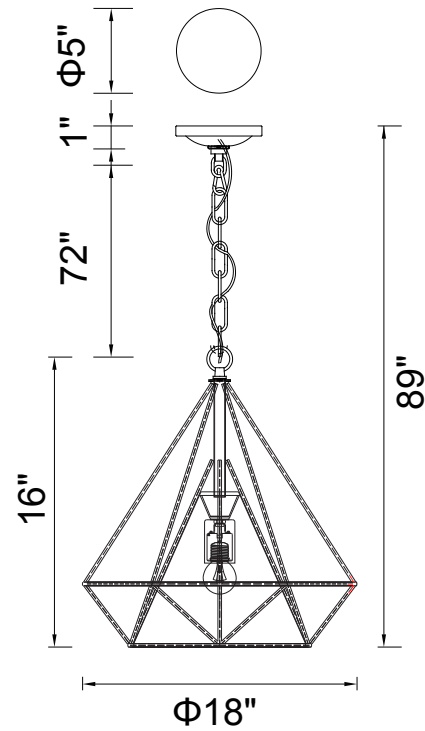

PROJECT: _____
 FIXTURE TYPE: _____
 LOCATION: _____
 CONTACT/PHONE: _____

Item	9600P18-1-101
Collection	DIAMOND
Category	Pendant
Finish	Black
Glass	-----
Crystal	-----
Acrylic	-----

Shade Color	White
Min Assembled Height	18"
Max Assembled Height	89"
Width	18"
Length	-----
Extension Wall Mounts	-----
Input	120V AC,60HZ,AC

Lumens	-----
Light Source	E26
Bulb Info.	1x60W
Included	-----
Dimmable	Yes
Colour Temp	-----
Weight	8.8 Lbs

CWI Lighting
 140 Steelcase Rd W
 Markham, ON L3R 3J9
 Canada

CWI Lighting
 295 Fire Tower Dr
 Tonawanda, NY 14150
 USA