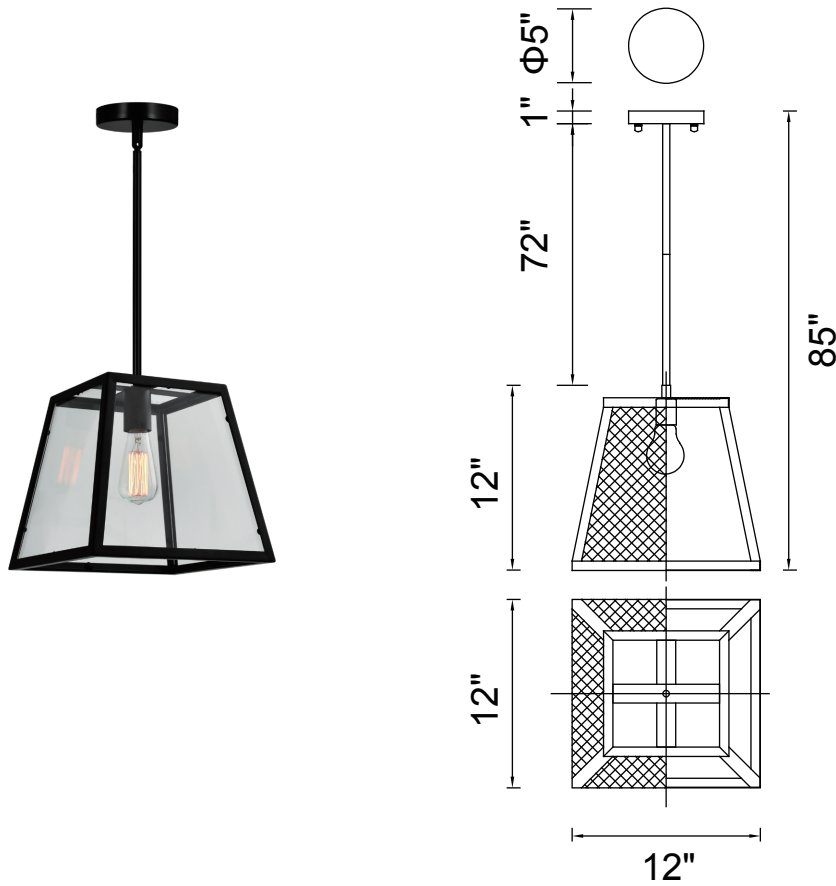

PROJECT: _____
 FIXTURE TYPE: _____
 LOCATION: _____
 CONTACT/PHONE: _____

Item	9601P12-1-101
Collection	ALYSON
Category	Chandelier
Finish	Black
Glass	Clear
Crystal	-----
Acrylic	-----

Shade Color	Clear
Min Assembled Height	14"
Max Assembled Height	85"
Width	12"
Length	12"
Extension Wall Mounts	-----
Input	120V AC,60HZ,AC

Lumens	-----
Light Source	E26
Bulb Info.	1x60W
Included	-----
Dimmable	Yes
Colour Temp	-----
Weight	12.6 Lbs

CWI Lighting
 140 Steelcase Rd W
 Markham, ON L3R 3J9
 Canada

CWI Lighting
 295 Fire Tower Dr
 Tonawanda, NY 14150
 USA