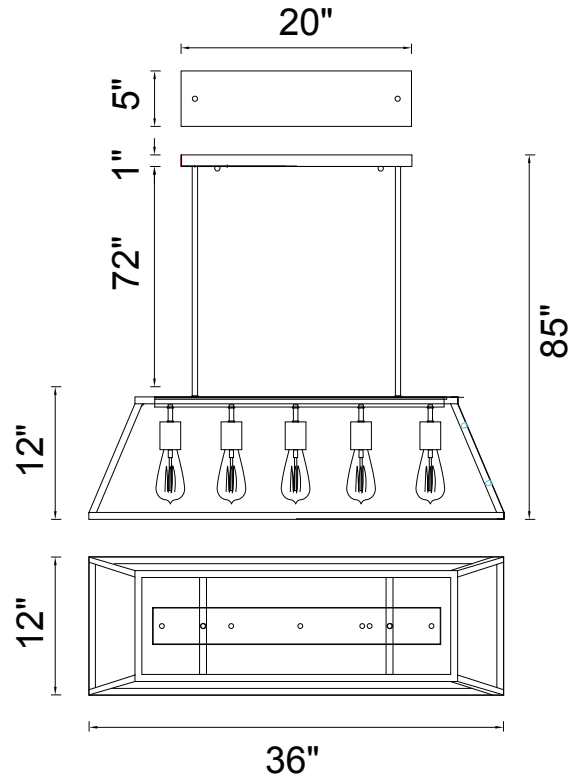

PROJECT: _____
 FIXTURE TYPE: _____
 LOCATION: _____
 CONTACT/PHONE: _____

Item	9601P36-5-101	Shade Color	Clear	Lumens	-----
Collection	ALYSON	Min Assembled Height	14"	Light Source	E26
Category	Chandelier	Max Assembled Height	85"	Bulb Info.	5x60W
Finish	Black	Width	36"	Included	-----
Glass	Clear	Length	12"	Dimmable	Yes
Crystal	-----	Extension Wall Mounts	-----	Colour Temp	-----
Acrylic	-----	Input	120V AC,60HZ,AC	Weight	28.8 Lbs