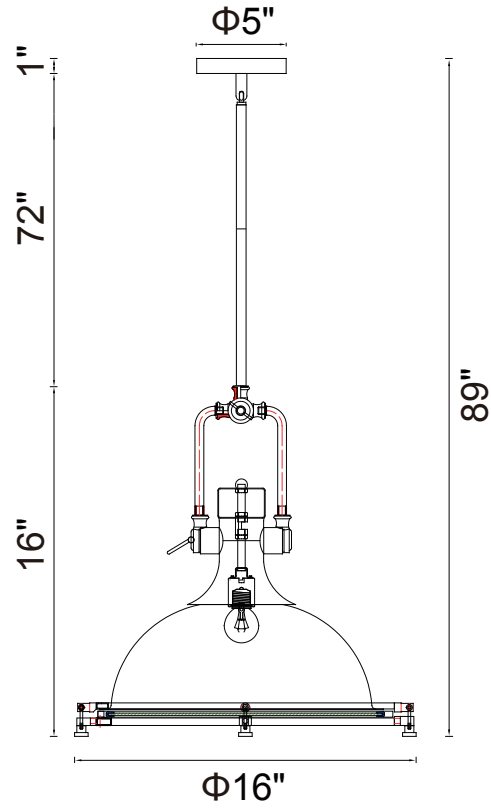

PROJECT: _____
 FIXTURE TYPE: _____
 LOCATION: _____
 CONTACT/PHONE: _____

Item	9602P16-1-601
Collection	SHOW
Category	Pendant
Finish	Chrome
Glass	Frosted
Crystal	-----
Acrylic	-----

Shade Color	-----
Min Assembled Height	18"
Max Assembled Height	89"
Width	16"
Length	-----
Extension Wall Mounts	-----
Input	120V AC,60HZ,AC

Lumens	-----
Light Source	E26
Bulb Info.	1x60W
Included	-----
Dimmable	Yes
Colour Temp	-----
Weight	12.35 Lbs

CWI Lighting
 140 Steelcase Rd W
 Markham, ON L3R 3J9
 Canada

CWI Lighting
 295 Fire Tower Dr
 Tonawanda, NY 14150
 USA