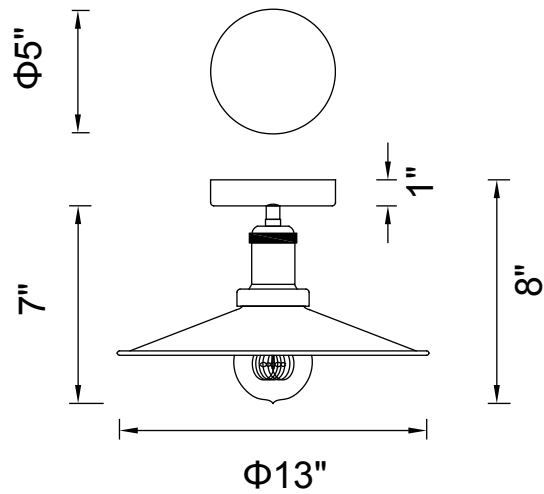

PROJECT: _____
 FIXTURE TYPE: _____
 LOCATION: _____
 CONTACT/PHONE: _____

Item	9605C13-1-101
Collection	BRAVE
Category	Flush Mount
Finish	Black
Glass	-----
Crystal	-----
Acrylic	-----

Shade Color	Black
Min Assembled Height	8"
Max Assembled Height	-----
Width	13"
Length	-----
Extension Wall Mounts	-----
Input	120V AC,60HZ,AC

Lumens	-----
Light Source	E26
Bulb Info.	1x60W
Included	-----
Dimmable	Yes
Colour Temp	-----
Weight	1.32 Lbs

CWI Lighting
 140 Steelcase Rd W
 Markham, ON L3R 3J9
 Canada

CWI Lighting
 295 Fire Tower Dr
 Tonawanda, NY 14150
 USA