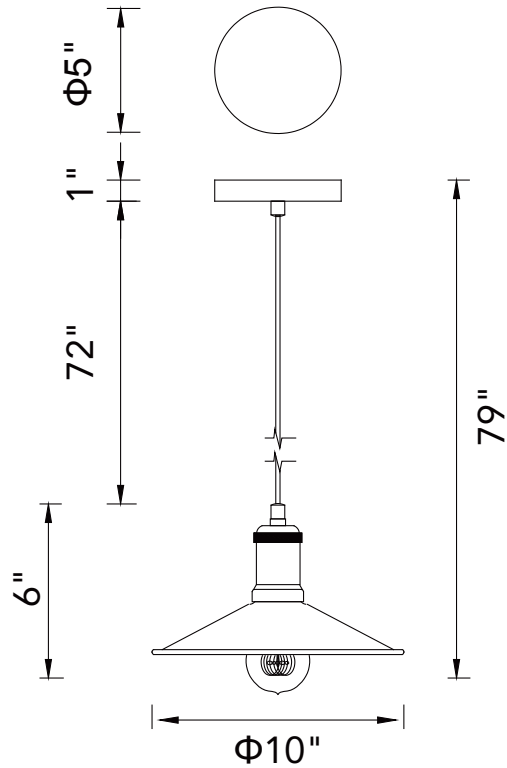

PROJECT: \_\_\_\_\_  
 FIXTURE TYPE: \_\_\_\_\_  
 LOCATION: \_\_\_\_\_  
 CONTACT/PHONE: \_\_\_\_\_

Item	9605P10-1-101-B
Collection	BRAVE
Category	Pendant
Finish	Black
Glass	-----
Crystal	-----
Acrylic	-----

Shade Color	-----
Min Assembled Height	8"
Max Assembled Height	79"
Width	10"
Length	-----
Extension Wall Mounts	-----
Input	120V AC,60HZ,AC

Lumens	-----
Light Source	E26
Bulb Info.	1x60W
Included	-----
Dimmable	Yes
Colour Temp	-----
Weight	3.6 Lbs