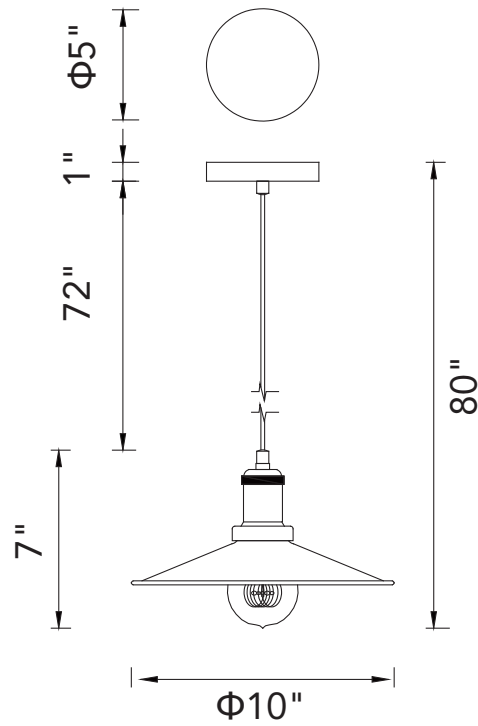

PROJECT: \_\_\_\_\_  
 FIXTURE TYPE: \_\_\_\_\_  
 LOCATION: \_\_\_\_\_  
 CONTACT/PHONE: \_\_\_\_\_

Item	9605P10-1-101
Collection	BRAVE
Category	Pendant
Finish	Black
Glass	-----
Crystal	-----
Acrylic	-----

Shade Color	-----
Min Assembled Height	9"
Max Assembled Height	80"
Width	10"
Length	-----
Extension Wall Mounts	-----
Input	120V AC,60HZ,AC

Lumens	-----
Light Source	E26
Bulb Info.	1x60W
Included	-----
Dimmable	Yes
Colour Temp	-----
Weight	3.6 Lbs