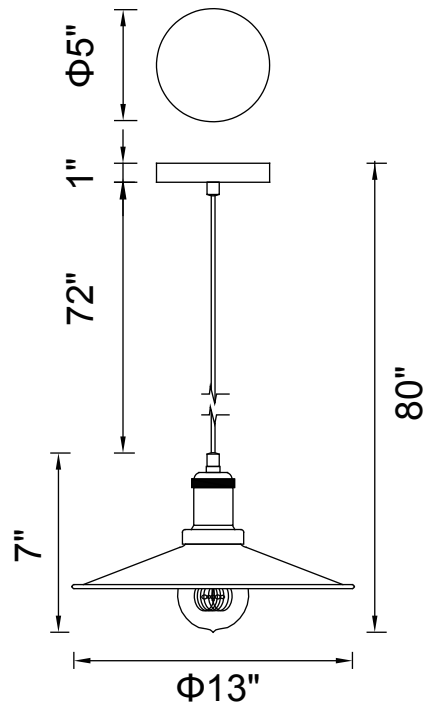

PROJECT: _____
 FIXTURE TYPE: _____
 LOCATION: _____
 CONTACT/PHONE: _____

Item	9605P13-1-101	Shade Color	Black	Lumens	-----
Collection	BRAVE	Min Assembled Height	9"	Light Source	E26
Category	Pendant	Max Assembled Height	80"	Bulb Info.	1x60W
Finish	Black	Width	13"	Included	-----
Glass	-----	Length	-----	Dimmable	Yes
Crystal	-----	Extension Wall Mounts	-----	Colour Temp	-----
Acrylic	-----	Input	120V AC,60HZ,AC	Weight	1.32 Lbs