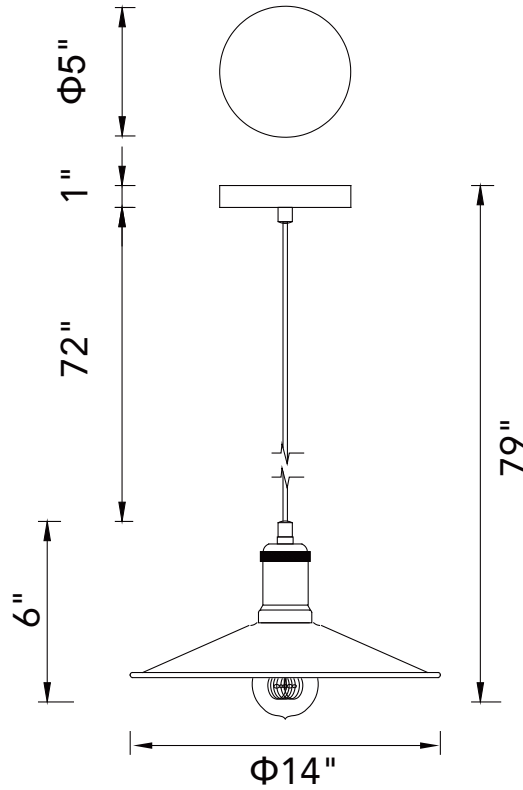

PROJECT: \_\_\_\_\_  
 FIXTURE TYPE: \_\_\_\_\_  
 LOCATION: \_\_\_\_\_  
 CONTACT/PHONE: \_\_\_\_\_

Item	9605P14-1-101-B
Collection	BRAVE
Category	Pendant
Finish	Black
Glass	-----
Crystal	-----
Acrylic	-----

Shade Color	-----
Min Assembled Height	8"
Max Assembled Height	79"
Width	14"
Length	-----
Extension Wall Mounts	-----
Input	120V AC,60HZ,AC

Lumens	-----
Light Source	E26
Bulb Info.	1x60W
Included	-----
Dimmable	Yes
Colour Temp	-----
Weight	4.4 Lbs