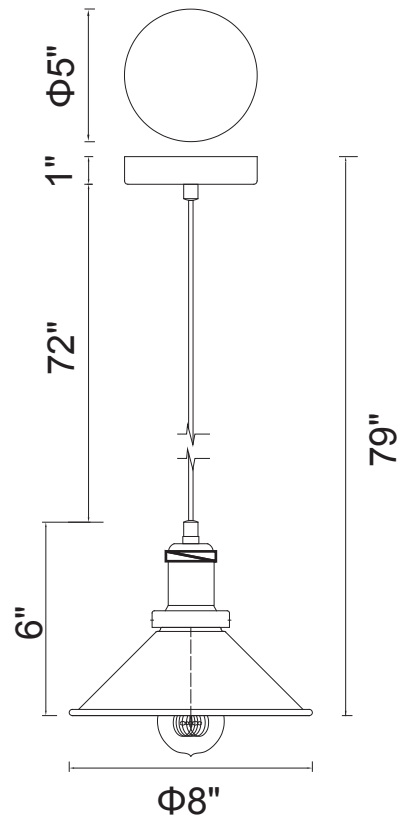

PROJECT: _____
 FIXTURE TYPE: _____
 LOCATION: _____
 CONTACT/PHONE: _____

Item	9605P8-1-101-B
Collection	BRAVE
Category	Pendant
Finish	Black
Glass	-----
Crystal	-----
Acrylic	-----

Shade Color	Black
Min Assembled Height	8"
Max Assembled Height	79"
Width	8"
Length	-----
Extension Wall Mounts	-----
Input	120V AC,60HZ,AC

Lumens	-----
Light Source	E26
Bulb Info.	1x60W
Included	-----
Dimmable	Yes
Colour Temp	-----
Weight	4.0 Lbs

CWI Lighting
 140 Steelcase Rd W
 Markham, ON L3R 3J9
 Canada

CWI Lighting
 295 Fire Tower Dr
 Tonawanda, NY 14150
 USA