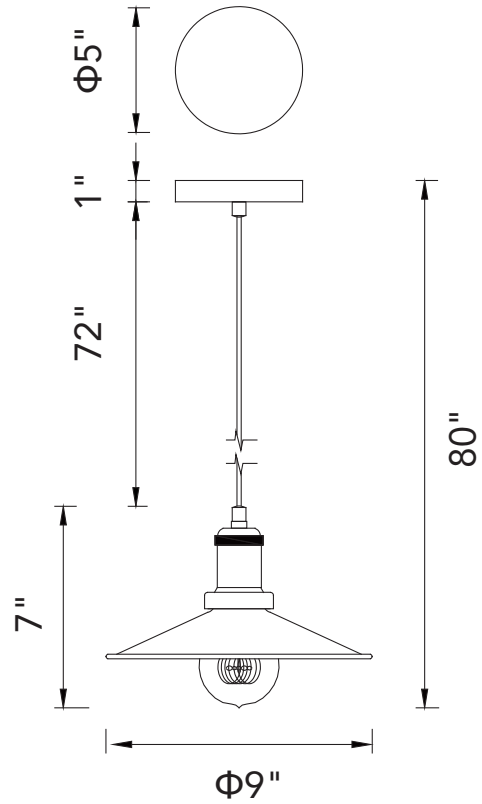

PROJECT: _____
 FIXTURE TYPE: _____
 LOCATION: _____
 CONTACT/PHONE: _____

Item	9605P9-1-101
Collection	BRAVE
Category	Pendant
Finish	Black
Glass	-----
Crystal	-----
Acrylic	-----

Shade Color	-----
Min Assembled Height	9"
Max Assembled Height	80"
Width	9"
Length	-----
Extension Wall Mounts	-----
Input	120V AC,60HZ,AC

Lumens	-----
Light Source	E26
Bulb Info.	1x60W
Included	-----
Dimmable	Yes
Colour Temp	-----
Weight	1.77 Lbs

CWI Lighting
 140 Steelcase Rd W
 Markham, ON L3R 3J9
 Canada

CWI Lighting
 295 Fire Tower Dr
 Tonawanda, NY 14150
 USA