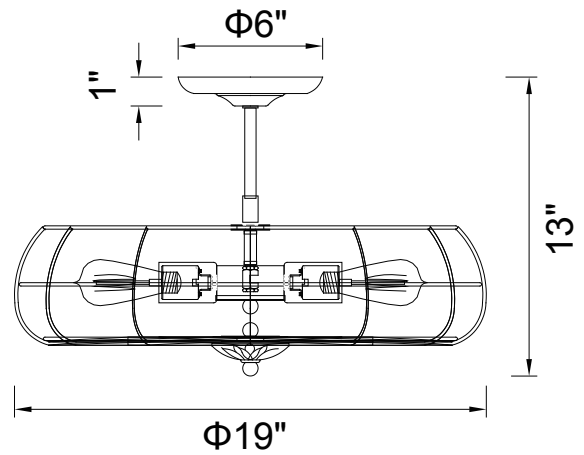

PROJECT: _____
 FIXTURE TYPE: _____
 LOCATION: _____
 CONTACT/PHONE: _____

Item	9606C19-5-128
Collection	PAMELA
Category	Flush Mount
Finish	Antique Copper
Glass	-----
Crystal	-----
Acrylic	-----

Shade Color	-----
Min Assembled Height	13"
Max Assembled Height	-----
Width	19"
Length	-----
Extension Wall Mounts	-----
Input	120V AC,60HZ,AC

Lumens	-----
Light Source	E26
Bulb Info.	5x60W
Included	-----
Dimmable	Yes
Colour Temp	-----
Weight	4.41 Lbs

CWI Lighting
 140 Steelcase Rd W
 Markham, ON L3R 3J9
 Canada

CWI Lighting
 295 Fire Tower Dr
 Tonawanda, NY 14150
 USA