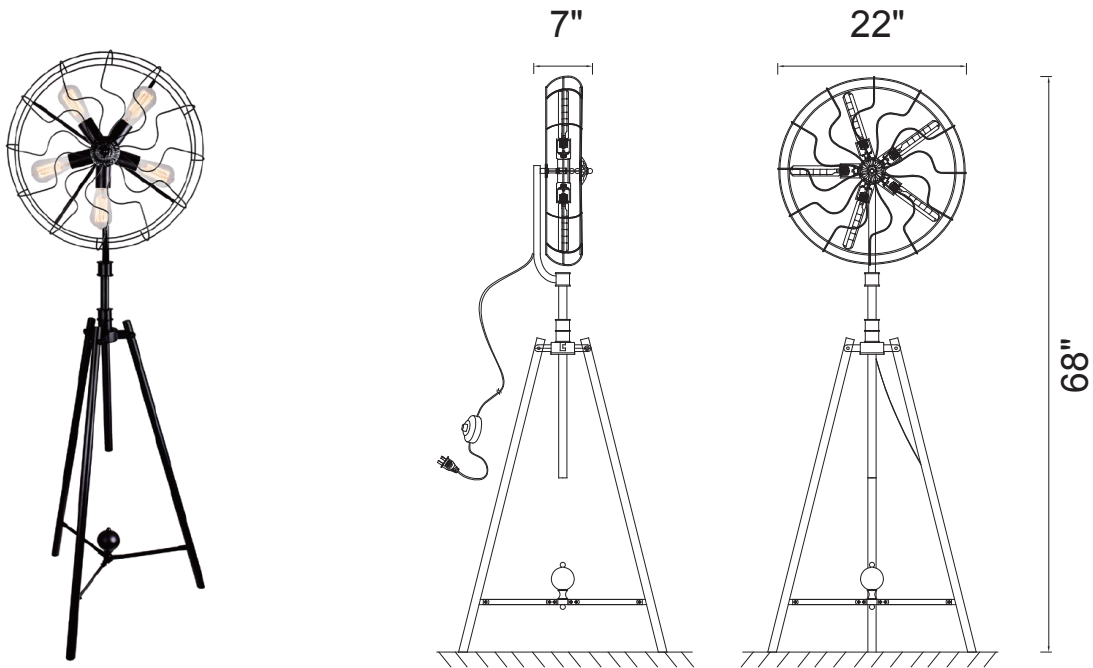

PROJECT: _____
 FIXTURE TYPE: _____
 LOCATION: _____
 CONTACT/PHONE: _____

Item	9606F20-5-101
Collection	PAMELA
Category	Floor Lamp
Finish	Black
Glass	-----
Crystal	-----
Acrylic	-----

Shade Color	-----
Min Assembled Height	68"
Max Assembled Height	-----
Width	22"
Length	-----
Extension Wall Mounts	-----
Input	120V AC,60HZ,AC

Lumens	-----
Light Source	E26
Bulb Info.	5x60W
Included	-----
Dimmable	Yes
Colour Temp	-----
Weight	15.4 Lbs

CWI Lighting
 140 Steelcase Rd W
 Markham, ON L3R 3J9
 Canada

CWI Lighting
 295 Fire Tower Dr
 Tonawanda, NY 14150
 USA