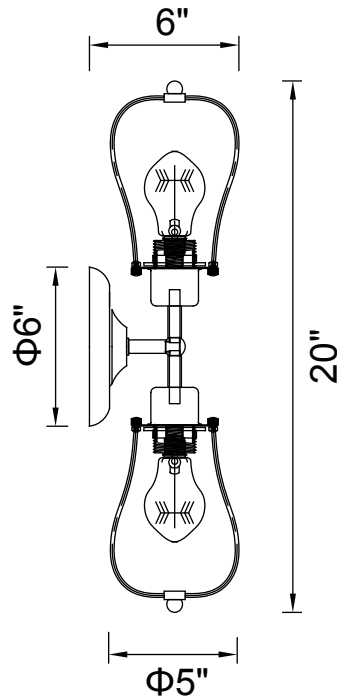

PROJECT: \_\_\_\_\_  
 FIXTURE TYPE: \_\_\_\_\_  
 LOCATION: \_\_\_\_\_  
 CONTACT/PHONE: \_\_\_\_\_

Item	9610W6-2-101
Collection	TOMASO
Category	Wall Light
Finish	Black
Glass	-----
Crystal	-----
Acrylic	-----

Shade Color	-----
Min Assembled Height	20"
Max Assembled Height	-----
Width	5"
Length	-----
Extension Wall Mounts	6"
Input	120V AC,60HZ,AC

Lumens	-----
Light Source	E26
Bulb Info.	2 x 60W
Included	-----
Dimmable	Yes
Colour Temp	-----
Weight	2.7 Lbs