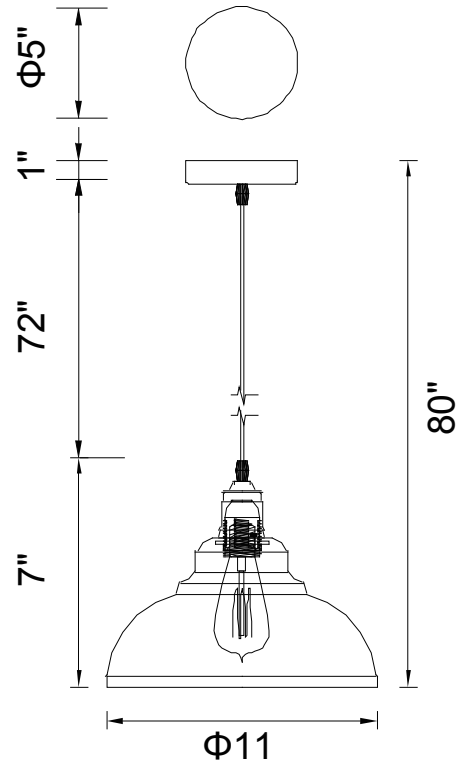

PROJECT: \_\_\_\_\_  
 FIXTURE TYPE: \_\_\_\_\_  
 LOCATION: \_\_\_\_\_  
 CONTACT/PHONE: \_\_\_\_\_

Item	9612P11-1-128	Shade Color	Antique Copper	Lumens	-----
Collection	VOGEL	Min Assembled Height	9"	Light Source	E26
Category	Pendant	Max Assembled Height	80"	Bulb Info.	1x60W
Finish	Antique Copper	Width	11"	Included	-----
Glass	-----	Length	-----	Dimmable	Yes
Crystal	-----	Extension Wall Mounts	-----	Colour Temp	-----
Acrylic	-----	Input	120V AC,60HZ,AC	Weight	3.31 Lbs