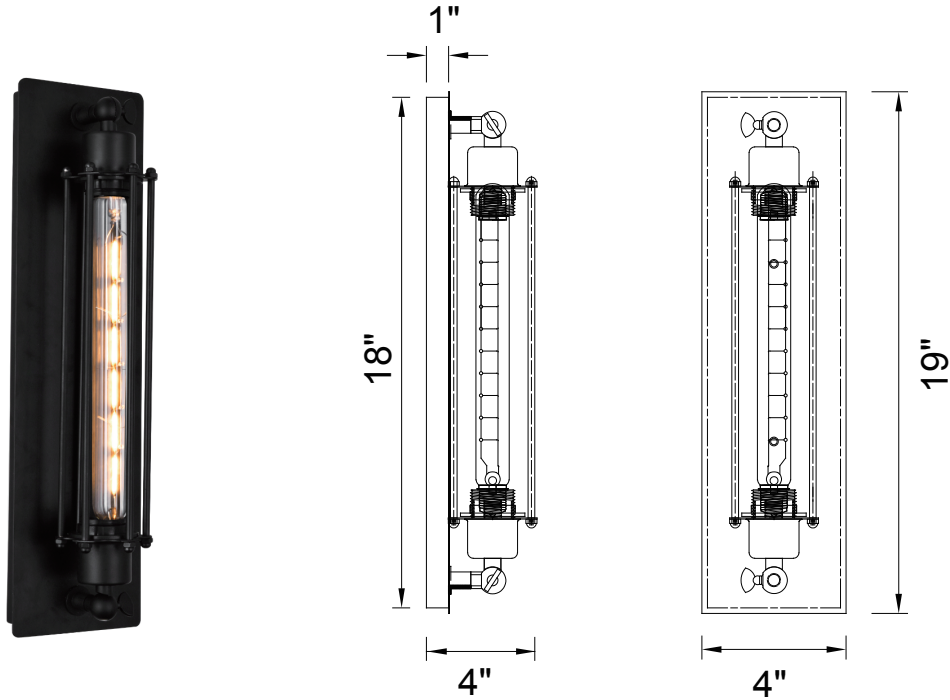

PROJECT: \_\_\_\_\_  
 FIXTURE TYPE: \_\_\_\_\_  
 LOCATION: \_\_\_\_\_  
 CONTACT/PHONE: \_\_\_\_\_

Item	9613W4-1-101
Collection	KIERA
Category	Wall Light
Finish	Black
Glass	-----
Crystal	-----
Acrylic	-----

Shade Color	-----
Min Assembled Height	19"
Max Assembled Height	-----
Width	4"
Length	-----
Extension Wall Mounts	4"
Input	120V AC,60HZ,AC

Lumens	-----
Light Source	E26
Bulb Info.	1x60W
Included	-----
Dimmable	Yes
Colour Temp	-----
Weight	3.6 Lbs