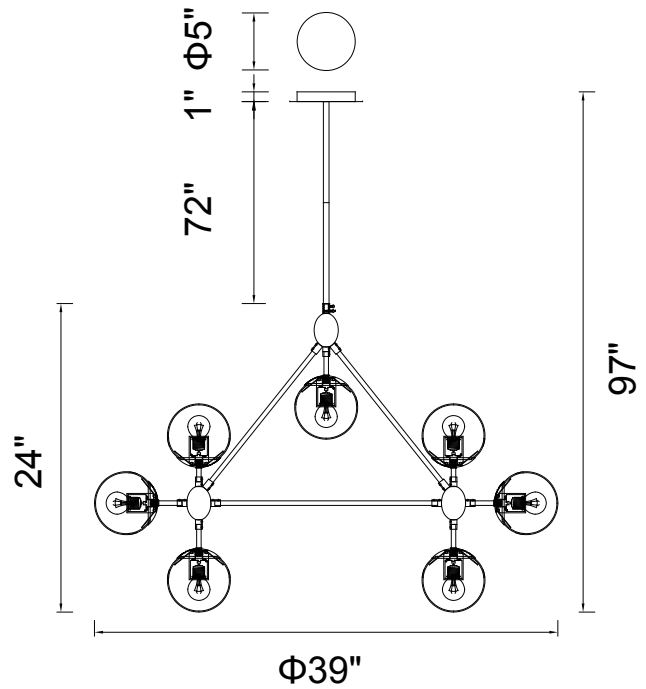

PROJECT: _____
 FIXTURE TYPE: _____
 LOCATION: _____
 CONTACT/PHONE: _____

Item	9614P39-10-101
Collection	GLOW
Category	Chandelier
Finish	Black
Glass	Champagne
Crystal	-----
Acrylic	-----

Shade Color	Clear
Min Assembled Height	26"
Max Assembled Height	97"
Width	39"
Length	-----
Extension Wall Mounts	-----
Input	120V AC,60HZ,AC

Lumens	-----
Light Source	E26
Bulb Info.	10x60W
Included	-----
Dimmable	Yes
Colour Temp	-----
Weight	14.4 Lbs

CWI Lighting
 140 Steelcase Rd W
 Markham, ON L3R 3J9
 Canada

CWI Lighting
 295 Fire Tower Dr
 Tonawanda, NY 14150
 USA