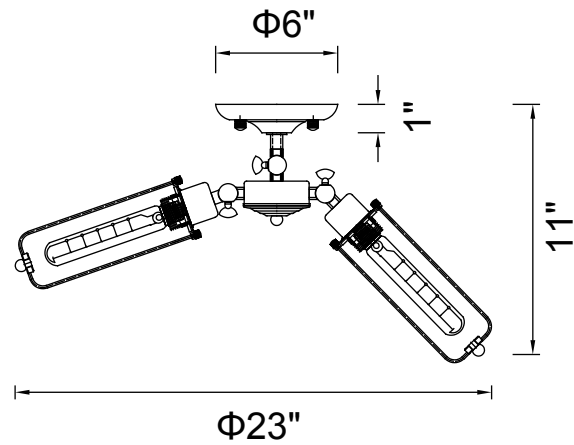

PROJECT: _____
 FIXTURE TYPE: _____
 LOCATION: _____
 CONTACT/PHONE: _____

Item	9624C23-3-101
Collection	BENJI
Category	Flush Mount
Finish	Black
Glass	-----
Crystal	-----
Acrylic	-----

Shade Color	-----
Min Assembled Height	11"
Max Assembled Height	-----
Width	23"
Length	-----
Extension Wall Mounts	-----
Input	120V AC,60HZ,AC

Lumens	-----
Light Source	E26
Bulb Info.	3x60W
Included	-----
Dimmable	Yes
Colour Temp	-----
Weight	4.5 Lbs

CWI Lighting
 140 Steelcase Rd W
 Markham, ON L3R 3J9
 Canada

CWI Lighting
 295 Fire Tower Dr
 Tonawanda, NY 14150
 USA