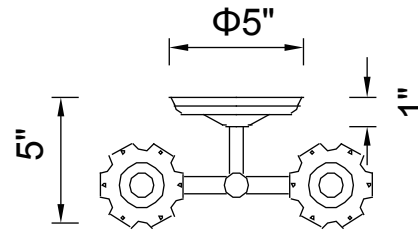

PROJECT: _____
 FIXTURE TYPE: _____
 LOCATION: _____
 CONTACT/PHONE: _____

Item	9624W10-2-101
Collection	BENJI
Category	Wall Light
Finish	Black
Glass	-----
Crystal	-----
Acrylic	-----

Shade Color	-----
Min Assembled Height	13"
Max Assembled Height	-----
Width	10"
Length	-----
Extension Wall Mounts	5"
Input	120V AC,60HZ,AC

Lumens	-----
Light Source	E26
Bulb Info.	2x60W
Included	-----
Dimmable	Yes
Colour Temp	-----
Weight	2.7 Lbs

CWI Lighting
 140 Steelcase Rd W
 Markham, ON L3R 3J9
 Canada

CWI Lighting
 295 Fire Tower Dr
 Tonawanda, NY 14150
 USA