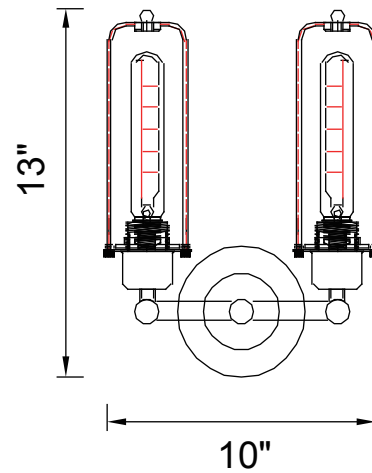

PROJECT: _____
 FIXTURE TYPE: _____
 LOCATION: _____
 CONTACT/PHONE: _____

Item	9624W10-2-101
Collection	BENJI
Category	Wall Light
Finish	Black
Glass	-----
Crystal	-----
Acrylic	-----

Shade Color	-----
Min Assembled Height	13"
Max Assembled Height	-----
Width	10"
Length	-----
Extension Wall Mounts	5"
Input	120V AC,60HZ,AC

Lumens	-----
Light Source	E26
Bulb Info.	2x60W
Included	-----
Dimmable	Yes
Colour Temp	-----
Weight	2.7 Lbs

CWI Lighting
 140 Steelcase Rd W
 Markham, ON L3R 3J9
 Canada

CWI Lighting
 295 Fire Tower Dr
 Tonawanda, NY 14150
 USA